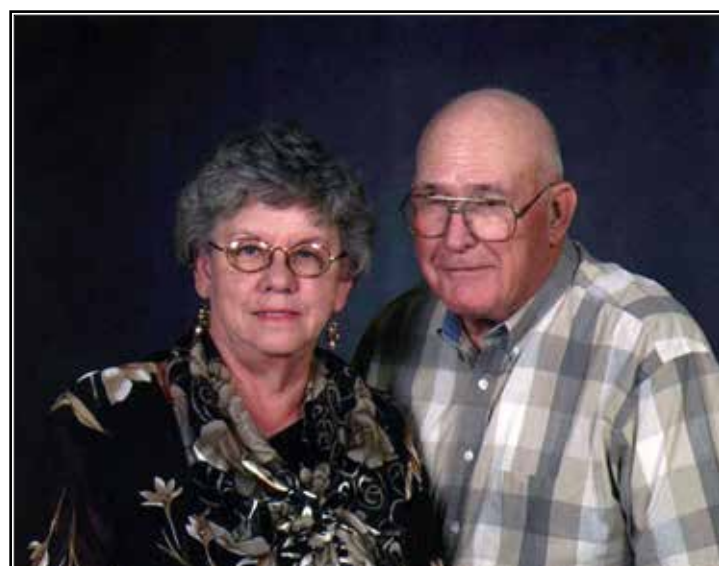

She is preceded in death by her parents, Lola and Harry Conner; husband, Robert C. Parks; son, Gary Parks; and grandson, Alex Parks.

Graveside Service

Monday, March 4, 2019 3:00 p.m.

Mount Zion Cemetery

(longitude, 30.89526 latitude, -94.57049)